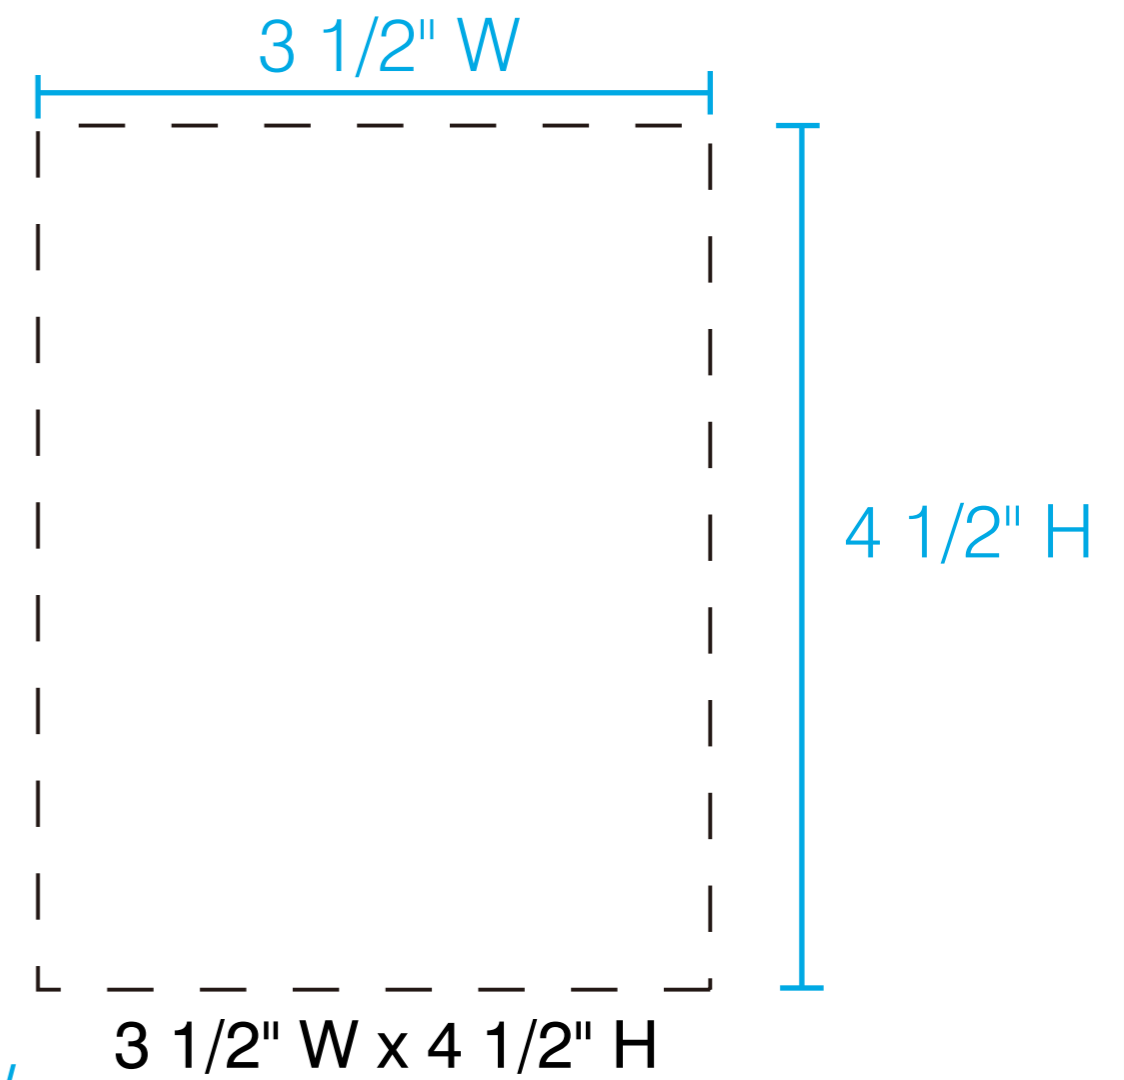

# 17OZ COLA SHAPE BOTTLE

## Full Color XL Size

Run Charge: \$1.50(G)

2.8"