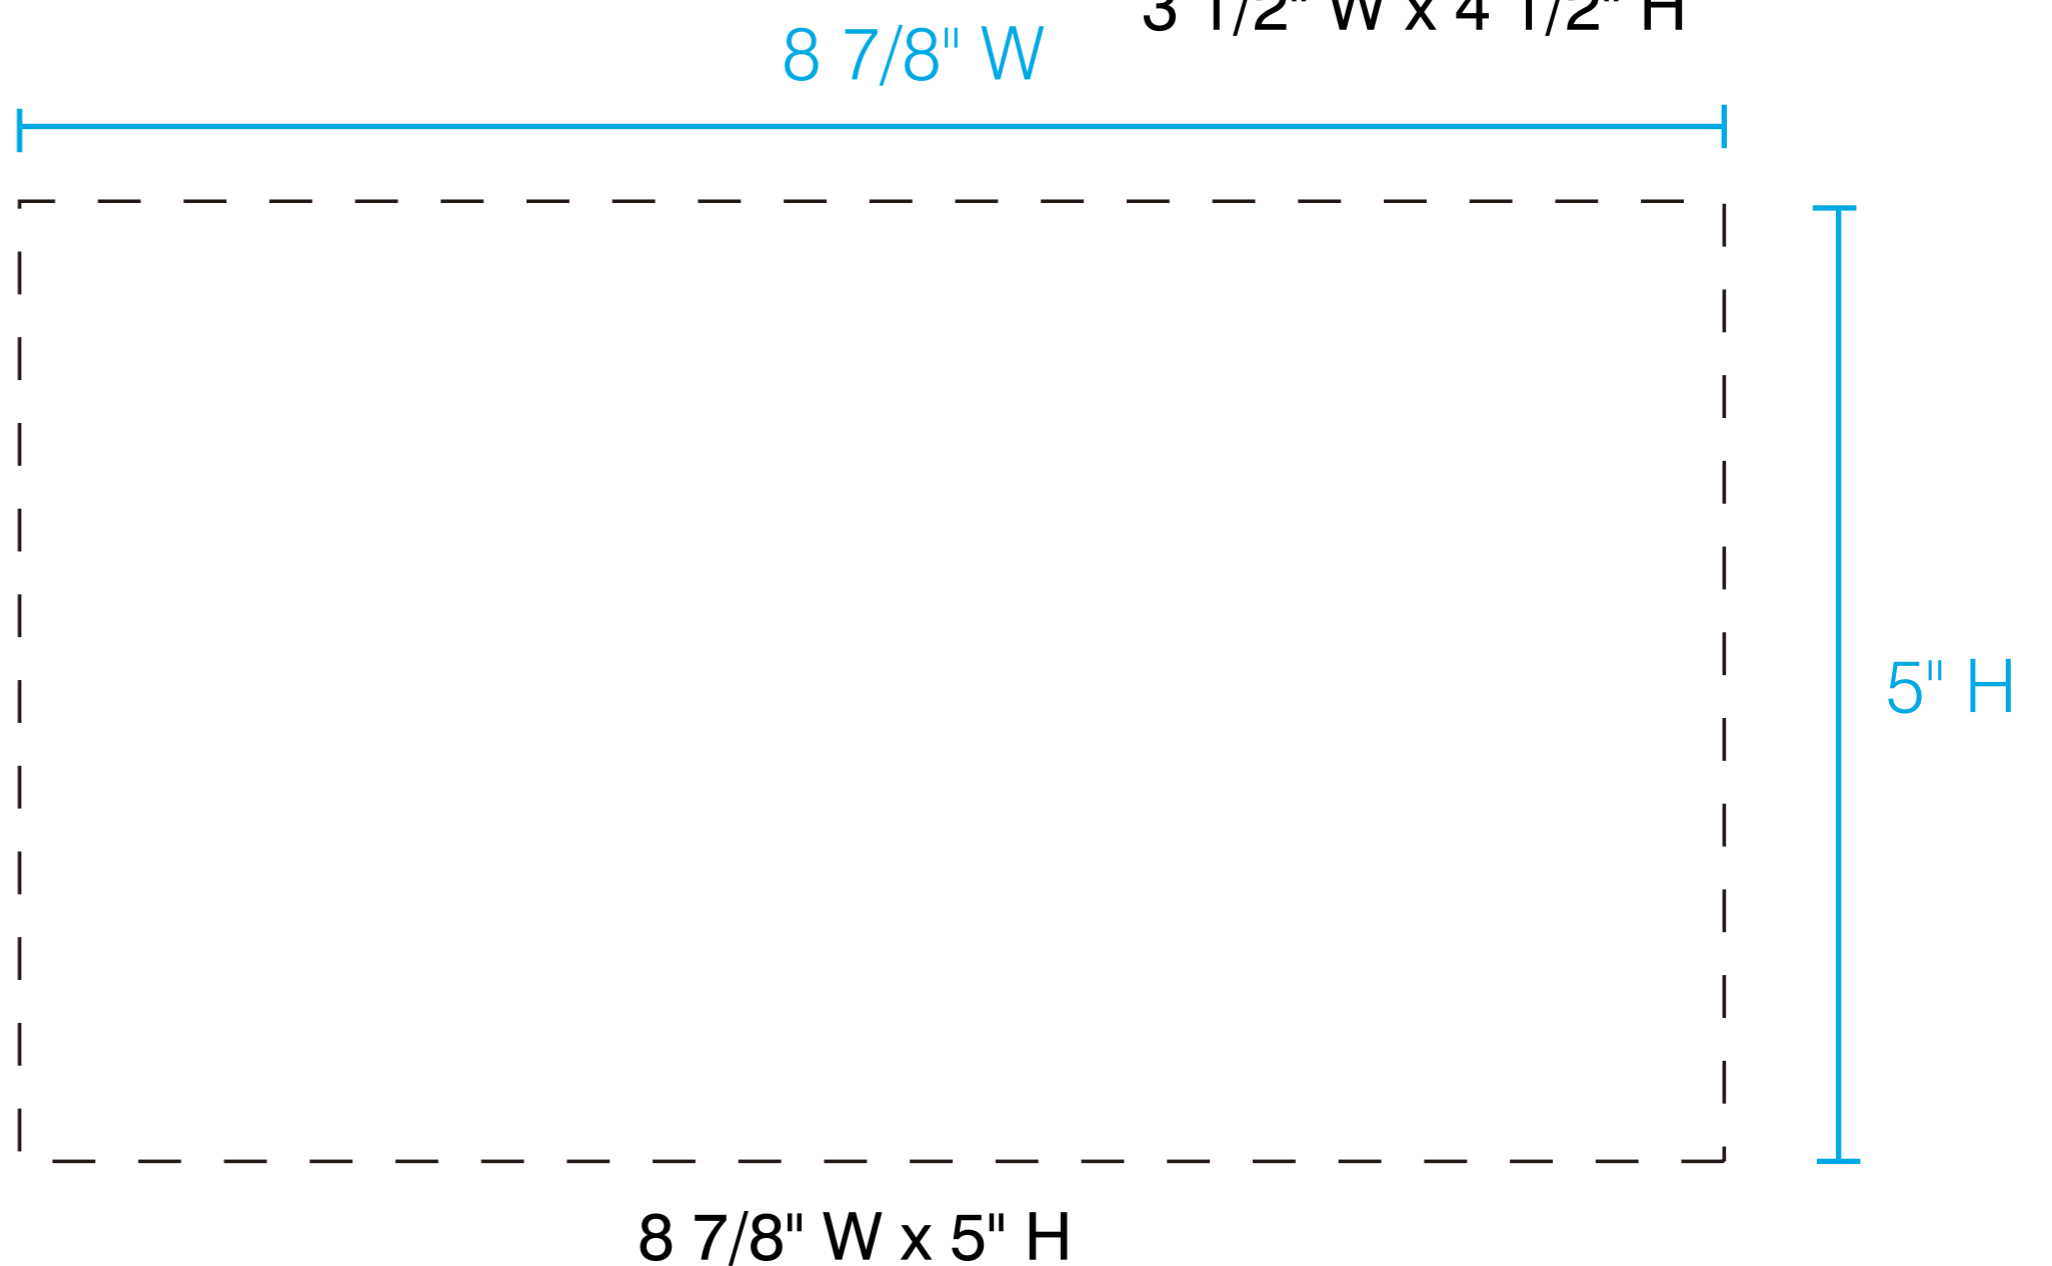

Full Color

Full Wrap

Run Charge: $5.00(G)