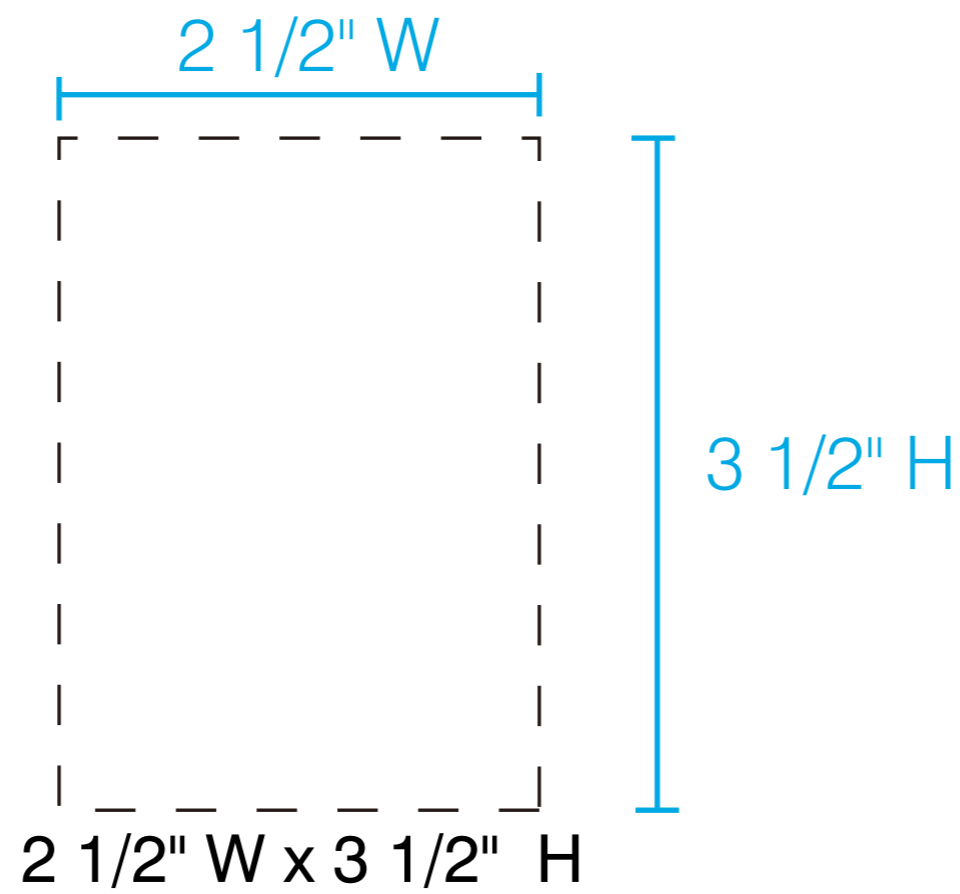

# BS169 SWEETWATER

# 17OZ COLA SHAPE BOTTLE

## Full Color XL Size

Run Charge: \$1.50(G)

2.8"