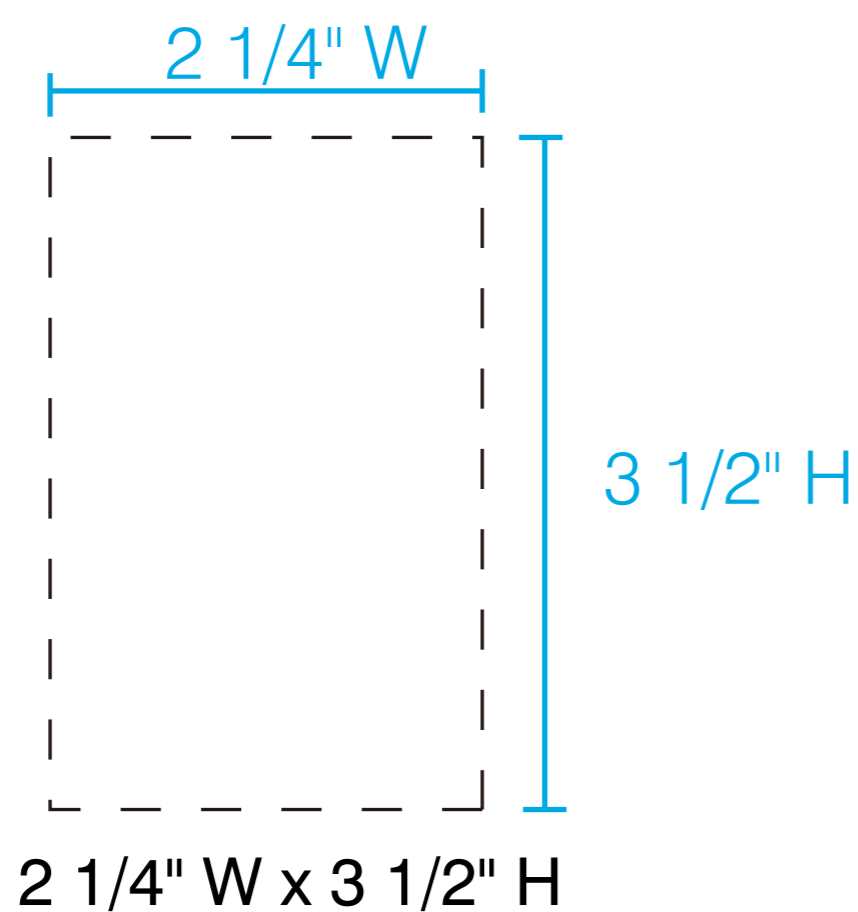

Laser Engraving

Standard Laser Engraving

Run Charge: $2.00(G)